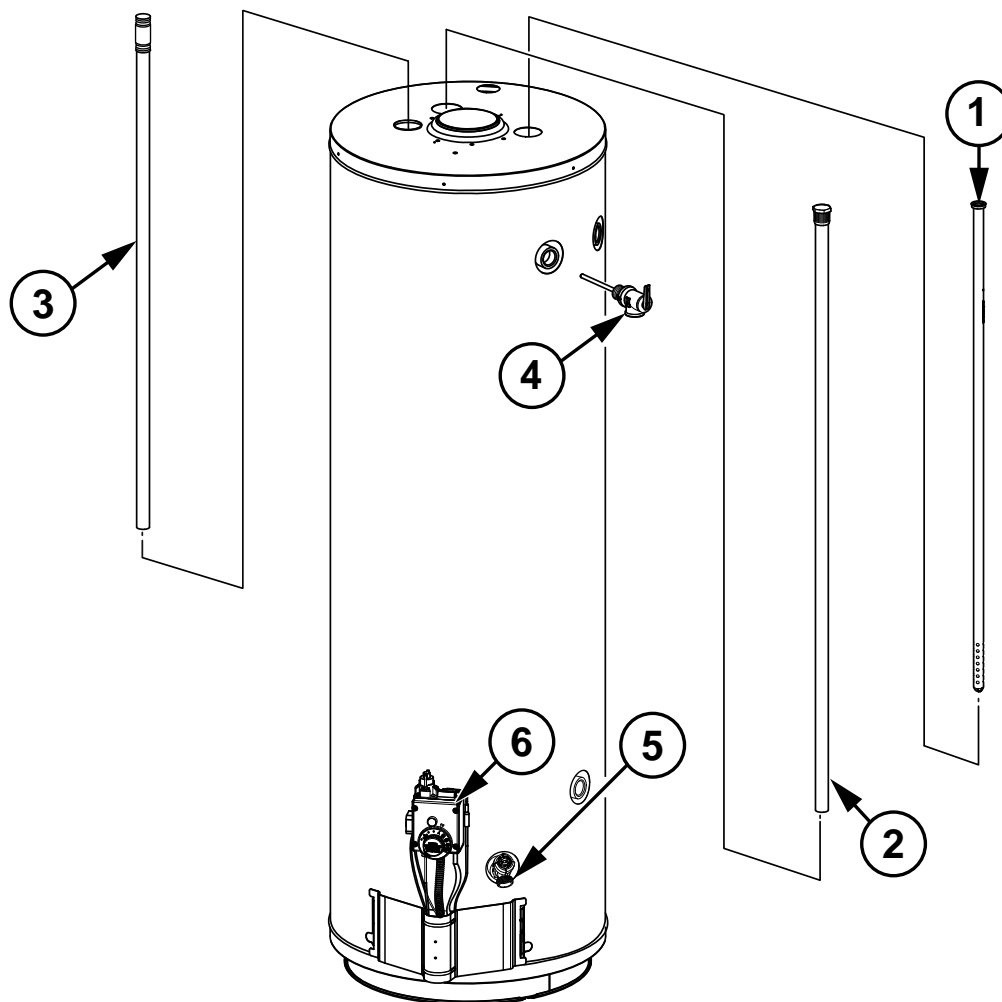

A 10 50YXR TL 200,
A 10 50HXR TL 201

Note: Ten year warranty model with "A10" prefix receives the same parts as the "A6" prefix model.

ACTUAL APPEARANCE OF PARTS
MAY VARY FROM ILLUSTRATION.

Item	Description	A 6 40YBR TL 200	A 6 40YOC TL 200	A 10 50YXR TL 200
		A 6 40HBR TL 201	A 6 40HOC TL 201	A 10 40YXR TL 200 A 10 40HXR TL 201
1	Inlet Tube	9006690005	9006690005	9006688005
	Inlet Tube Hydro-Swirl Models Only	-----	9006798005	9006653005
2	Anode Magnesium (Primary)	9001829005	9001829005	9001829005
3	Anode (Secondary)	9003934005	9003934005	9003934005
4	T&P Valve	9000710015	9000728015	9000728015
5	Drain Valve	9004330015	9001870015	9001870015
6	Gas Control Valve/Thermostat w/ lead wires (Nat.)	9006655005	9006656005	9006656005
	Gas Control Valve/Thermostat w/ lead wires (LP)	9006657005	9006658005	9006658005
7*	Pilot Assembly Kit (Nat. Gas)	9006666015	9006666015	9006666015
	Pilot Assembly Kit (LP Gas)	9006667015	9006667015	9006667015
8*	Burner Head Assembly (Nat. Gas)	9006136005	9006136005	9006136005
	Burner Head Assembly (LP Gas)	9006603005	9006603005	9006603005
9*	Complete Manifold Door/Burner Assembly (Nat.)	9006620005	9006620005	9006621005
	Complete Manifold Door/Burner Assembly (LP)	9006618005	9006618005	9006622005
10*	Piezoelectric Igniter Button	9006143015	9006143015	9006143015
11*	Thermocouple	9000056015	9000056015	9000056015

* Not shown in illustration.