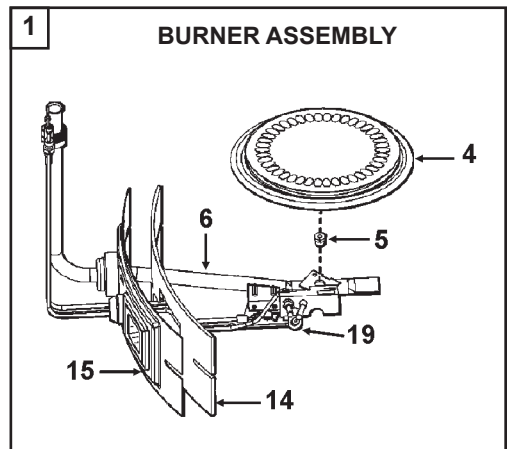

Apollo Water Heater Parts Fulfillment
 125 Southeast Parkway • Franklin, TN 37068
 www.apollohydroheat.com • 1-800-821-2017

MODELS: A6/A10 65 YRRTL

A6/A10 65 HRRTL

100/101 SERIES

| Item | Description | |
|---------|--|------------|
| 1..... | Air Intake Screen..... | 9003406 |
| 2..... | Anode Rod..... | 9003892 |
| 3..... | Burner Assembly - Natural Gas..... | 9006345 |
| 3..... | Burner Assembly - Propane Gas..... | 9006406 |
| 4..... | Burner Head w/Door Insulation - Natural Gas..... | 9006076 |
| 4..... | Burner Head w/Door Insulation - Propane Gas..... | 9003633 |
| 5..... | Burner Orifice w/Door Insulation - Natural Gas..... | 9002978 |
| 5..... | Burner Orifice w/Door Insulation - Propane Gas..... | 9006429 |
| 6..... | Burner Tube w/Rubber Boot & Door Insulation - Natural Gas..... | 9006346 |
| 6..... | Burner Tube w/Rubber Boot & Door Insulation - Propane Gas..... | 9006408 |
| 7..... | DraftHood..... | 9004010 |
| 8..... | Drain Valve - Brass..... | 9001870 |
| 8..... | Drain Valve - Plastic..... | 9000058 |
| 9..... | Flue Baffle Assembly..... | 9006347 |
| 10..... | Flue Restrictor..... | 9003524 |
| 11..... | Gas Control Valve - Natural Gas..... | 9000249 |
| 11..... | Gas Control Valve - Propane Gas..... | 9002123 |
| 12..... | Heat Trap Assembly..... | 9003719 |
| 13..... | Inlet Tube Assembly - Diffuser..... | 9006409 |
| 13..... | Inlet Tube Assembly - Turbo..... | 9003637 |
| 14..... | Inner Door Gasket..... | 700681 |
| 15..... | Inner Door w/Door Insulation..... | 9006318 |
| 16* | Instruction Manual..... | 184165-003 |
| 17..... | Outer Door..... | 9003545 |
| 18..... | Piezo Igniter Assembly..... | 9003410 |
| 19..... | Pilot Assembly w/Grommet & Door Insulation - Natural Gas..... | 9003542 |
| 19..... | Pilot Assembly w/Grommet & Door Insulation - Propane Gas..... | 9003455 |
| 20* | Pipe Insulation..... | 9002445 |
| 21..... | Secondary Anode w/Heat Trap - Aluminum (optional)..... | 9004257 |
| 21..... | Secondary Anode w/Heat Trap - Magnesium (optional)..... | 9003938 |
| 22* | Temperature-Pressure Relief Valve Insulation..... | 9003716 |
| 23..... | Temperature-Pressure Relief Valve..... | 9000071 |
| 24..... | Thermostat Shield (optional)..... | 9003696 |
| 25..... | ViewPort Assembly..... | 9003414 |
| 26..... | 20" Dia. Aluminum Drain Pan w/Side Drain (optional)..... | 23912-A |
| 26..... | 22" Dia. Aluminum Drain Pan w/Side Drain (optional)..... | 23913-A |
| 26..... | 28" Dia. Aluminum Drain Pan w/Side Drain (optional)..... | 23914-A |