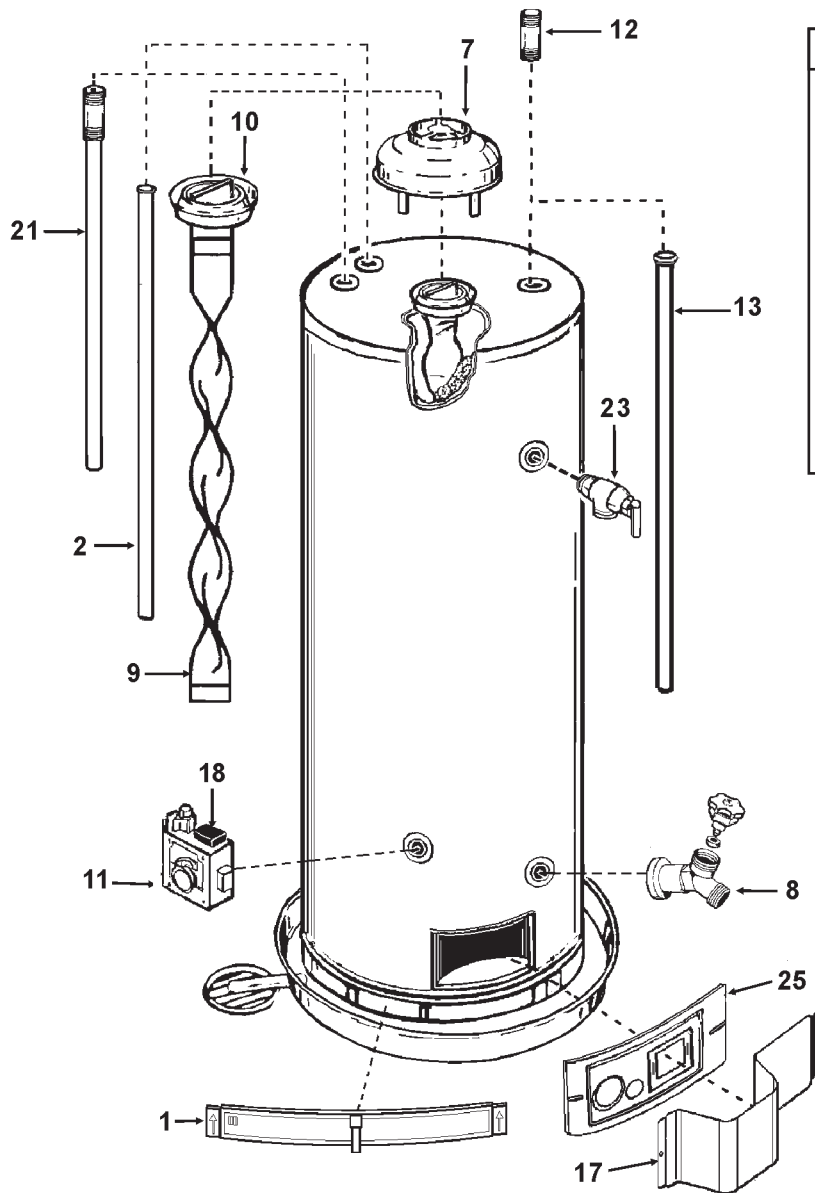

Apollo Water Heater Parts Fulfillment
 125 Southeast Parkway • Franklin, TN 37068
 www.apollohydroheat.com • 1-800-821-2017

MODELS: A6/A10 65 YRRTL

A6/A10 65 HRRTL

100/101 SERIES

| Item | Description | |
|---------|--|------------|
| 1..... | Air Intake Screen..... | 9003406 |
| 2..... | Anode Rod..... | 9003892 |
| 3..... | Burner Assembly - Natural Gas..... | 9006345 |
| 3..... | Burner Assembly - Propane Gas..... | 9006406 |
| 4..... | Burner Head w/Door Insulation - Natural Gas..... | 9006076 |
| 4..... | Burner Head w/Door Insulation - Propane Gas..... | 9003633 |
| 5..... | Burner Orifice w/Door Insulation - Natural Gas..... | 9002978 |
| 5..... | Burner Orifice w/Door Insulation - Propane Gas..... | 9006429 |
| 6..... | Burner Tube w/Rubber Boot & Door Insulation - Natural Gas..... | 9006346 |
| 6..... | Burner Tube w/Rubber Boot & Door Insulation - Propane Gas..... | 9006408 |
| 7..... | DraftHood..... | 9004010 |
| 8..... | Drain Valve - Brass..... | 9001870 |
| 8..... | Drain Valve - Plastic..... | 9000058 |
| 9..... | Flue Baffle Assembly..... | 9006347 |
| 10..... | Flue Restrictor..... | 9003524 |
| 11..... | Gas Control Valve - Natural Gas..... | 9000249 |
| 11..... | Gas Control Valve - Propane Gas..... | 9002123 |
| 12..... | Heat Trap Assembly..... | 9003719 |
| 13..... | Inlet Tube Assembly - Diffuser..... | 9006409 |
| 13..... | Inlet Tube Assembly - Turbo..... | 9003637 |
| 14..... | Inner Door Gasket..... | 700681 |
| 15..... | Inner Door w/Door Insulation..... | 9006318 |
| 16* | Instruction Manual..... | 184165-003 |
| 17..... | Outer Door..... | 9003545 |
| 18..... | Piezo Igniter Assembly..... | 9003410 |
| 19..... | Pilot Assembly w/Grommet & Door Insulation - Natural Gas..... | 9003542 |
| 19..... | Pilot Assembly w/Grommet & Door Insulation - Propane Gas..... | 9003455 |
| 20* | Pipe Insulation..... | 9002445 |
| 21..... | Secondary Anode w/Heat Trap - Aluminum (optional)..... | 9004257 |
| 21..... | Secondary Anode w/Heat Trap - Magnesium (optional)..... | 9003938 |
| 22* | Temperature-Pressure Relief Valve Insulation..... | 9003716 |
| 23..... | Temperature-Pressure Relief Valve..... | 9000071 |
| 24..... | Thermostat Shield (optional)..... | 9003696 |
| 25..... | ViewPort Assembly..... | 9003414 |
| 26..... | 20" Dia. Aluminum Drain Pan w/Side Drain (optional)..... | 23912-A |
| 26..... | 22" Dia. Aluminum Drain Pan w/Side Drain (optional)..... | 23913-A |
| 26..... | 28" Dia. Aluminum Drain Pan w/Side Drain (optional)..... | 23914-A |